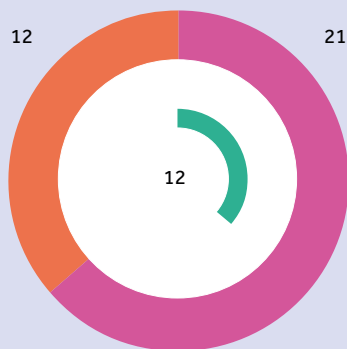

INDIVIDUAL PARTICIPATION IN ALL ACTION ACTIVITIES

● Women ● Men ● Young researchers